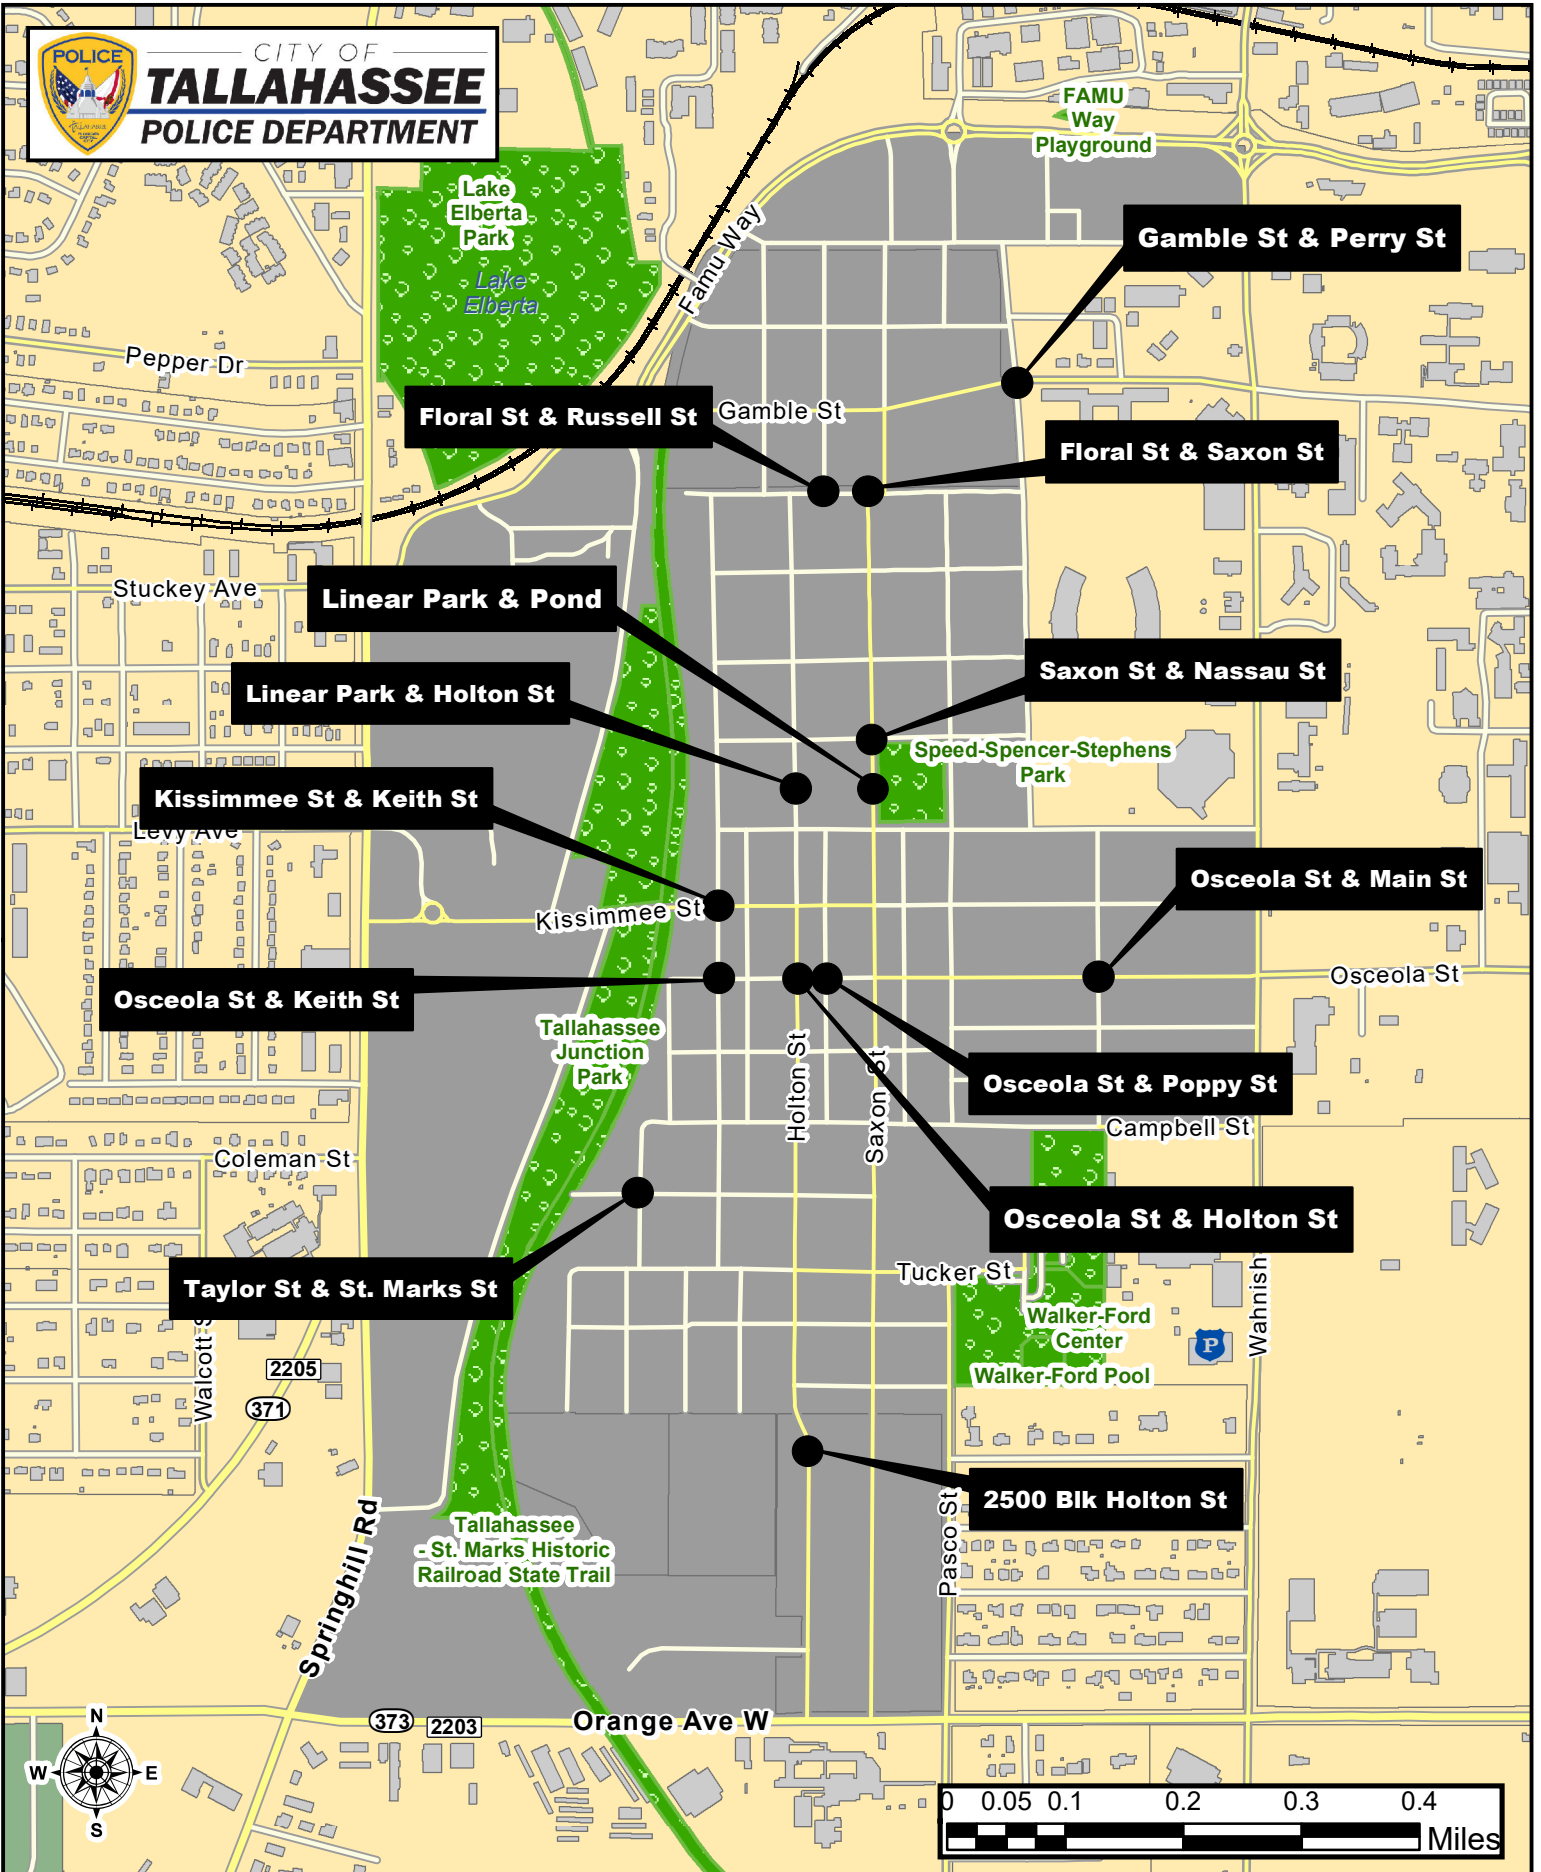

Bond Camera Locations

Approximate camera locations due to environmental conditions and infrastructure availability.
Prepared 3/5/2020, by TPD Crime Analysis Unit.